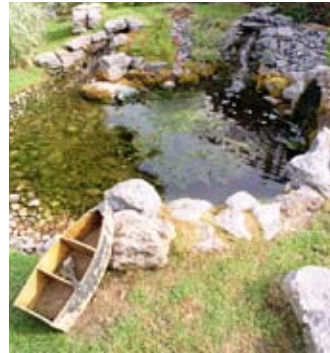

> [Services](#) > [Water Features](#)

Garden Water Features & Waterscapes

Water features are our speciality - anything from small water fountains, garden ponds and formal water sculptures to recreating a Scottish highland brook in a rural Wiltshire garden! Water adds a truly magical and relaxing dimension to a garden, and provides a fantastic focal point for subtle lighting, particularly when softened with lush planting.

Each water feature we create is original and unique to each garden owner. Whether you choose to have a simple, modern water feature or a more traditional wildlife pond, you'll attract a whole host of wildlife visitors to enjoy.

Introducing water to the garden creates a magical atmosphere, particularly when lit with subtle garden lighting.

"as part of this garden a wonderful natural pond was created with a pebble beach for wildlife"

As water feature specialists in design, build and maintenance we can advise you on the best way to introduce water to your garden to suit your lifestyle, taking into account the amount of aftercare required and time available.