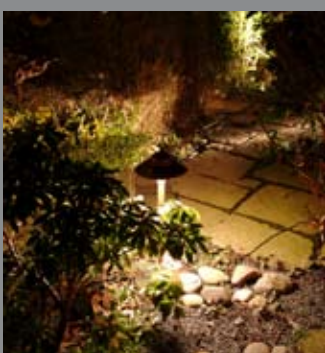

"gardens can be for night and day - this client wanted to enjoy the night sky"