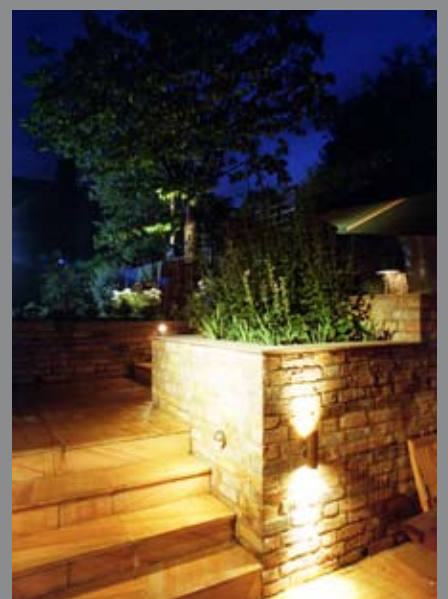

Atmospheric garden lighting is both decorative and functional and can be used to set a mood, define paths, highlight garden features and

*"lighting helped to make this garden multi-functional - a place for children in the day and adults in the evening"*

*"lighting helped to make this garden multi-functional - a place for children in the day and adults in the evening"*

guide you around the garden and up steps. Garden LED lights are particularly effective sunk into decking and not only look good but act as a safety feature. Garden spike lights can be chosen from various styles and are easy to position in the soil and adjust for best effect.

Up-lighting specimen trees and architectural plants with soft white light really shows off the structure and foliage and creates dramatic shadow effects. Subtle underwater pond lighting and water feature lighting is also very effective, particularly in clear water when directed to illuminate a fountain or waterfall. As garden lighting specialists our experience tells us what to light and how to achieve a stunning display - the secret to garden lighting is not to over do it!

## Planting dream gardens

< [Previous page](#)

[Next page](#) >

Call us to book your  
**FREE CONSULTATION** on  
**01442 890985**

*"gardens can be for night and day - this client wanted to enjoy the night sky"*